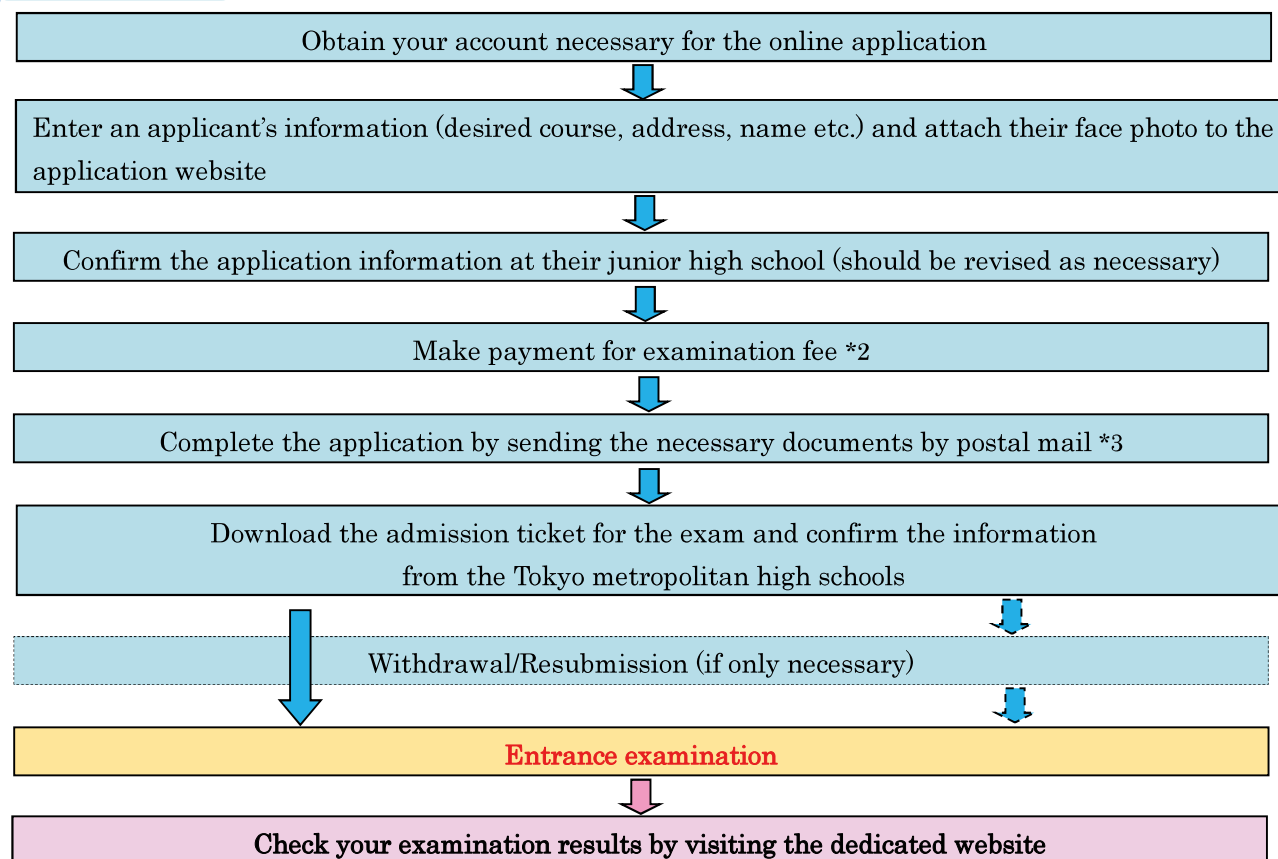

4 Online Application for the AY2024 Tokyo Metropolitan High School Entrance Examinations (for the recommendation-based admissions, academic achievement test-based admissions – first round of admissions/first phase of application period, and admissions for students returning from overseas)

Tokyo metropolitan high schools will use the application system utilizing the Internet (hereinafter “Online application system”) for the AY2024 Tokyo metropolitan high school entrance examination (for the recommendation-based admissions, academic achievement test-based admissions – first round of admissions/first phase of application period and admissions for students returning from overseas).

This system will provide you not only with an easier application procedure, but also an easier checking procedure of the examination results by visiting the dedicated website.

Procedures *1

*1 The procedure is partly different for applicants who reside outside Tokyo and who have already graduated.

*2 The payment method of examination fee includes not only with a payment slip but also with credit cards etc.

*3 The documents that should be submitted by postal mail should be sent to each Tokyo metropolitan high school through your junior high school (except for applicants who reside outside Tokyo and who have already graduated).